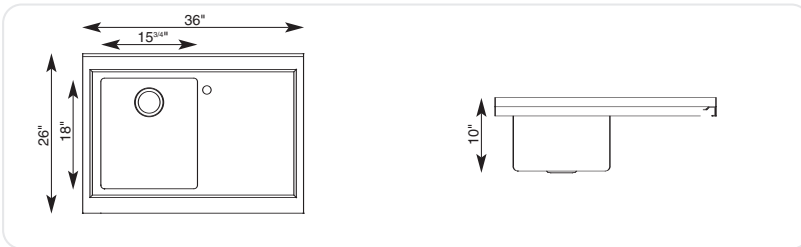

BISTRO

Stainless Steel 1.0 Bowl & Drainer

Integral

AS-B110XXUSSK

- Features
- 18 gauge Series 304 Steel
 - Integral installation
 - Bowl depth 10"
 - Fitted with high density sound deadening pads
 - Spray back coating
 - Brushed finish

We reserve the right to amend specifications, weights, measures and color availability without prior notice. *For color matched options, please see the Options and Accessories section. All measurements are in millimetres unless otherwise stated.